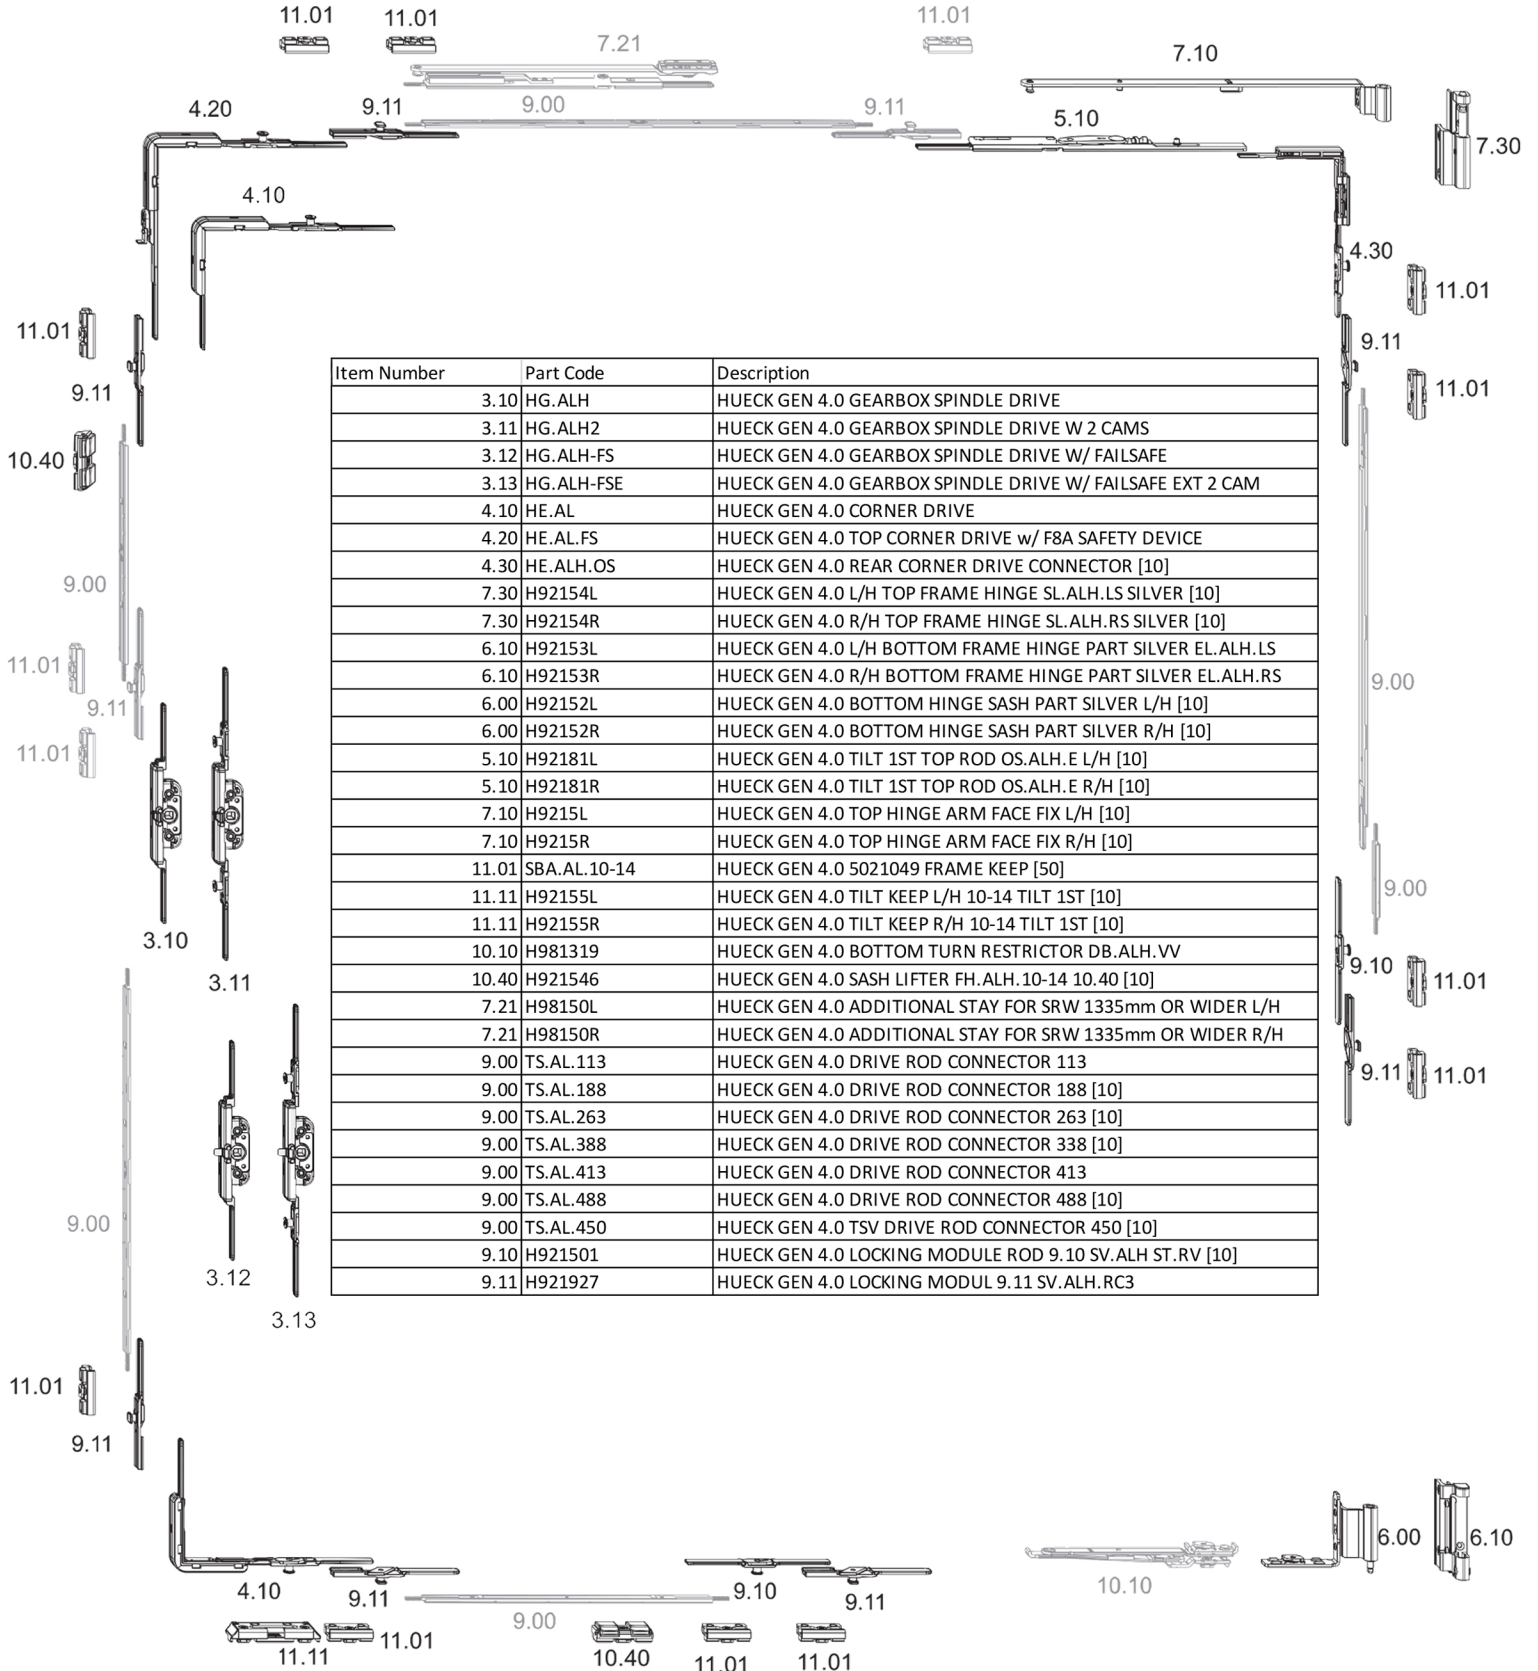

HUECK GEN 4.0 surface-mounted, RC3

Item Number	Part Code	Description
	3.10	HG.ALH HUECK GEN 4.0 GEARBOX SPINDLE DRIVE
	3.11	HG.ALH2 HUECK GEN 4.0 GEARBOX SPINDLE DRIVE W 2 CAMS
	3.12	HG.ALH-FS HUECK GEN 4.0 GEARBOX SPINDLE DRIVE W/ FAILSAFE
	3.13	HG.ALH-FSE HUECK GEN 4.0 GEARBOX SPINDLE DRIVE W/ FAILSAFE EXT 2 CAM
	4.10	HE.AL HUECK GEN 4.0 CORNER DRIVE
	4.20	HE.AL.FS HUECK GEN 4.0 TOP CORNER DRIVE w/ F8A SAFETY DEVICE
	4.30	HE.ALH.OS HUECK GEN 4.0 REAR CORNER DRIVE CONNECTOR [10]
	7.30	H92154L HUECK GEN 4.0 L/H TOP FRAME HINGE SL.ALH.LS SILVER [10]
	7.30	H92154R HUECK GEN 4.0 R/H TOP FRAME HINGE SL.ALH.RS SILVER [10]
	6.10	H92153L HUECK GEN 4.0 L/H BOTTOM FRAME HINGE PART SILVER EL.ALH.LS
	6.10	H92153R HUECK GEN 4.0 R/H BOTTOM FRAME HINGE PART SILVER EL.ALH.RS
	6.00	H92152L HUECK GEN 4.0 BOTTOM HINGE SASH PART SILVER L/H [10]
	6.00	H92152R HUECK GEN 4.0 BOTTOM HINGE SASH PART SILVER R/H [10]
	5.10	H92181L HUECK GEN 4.0 TILT 1ST TOP ROD OS.ALH.E L/H [10]
	5.10	H92181R HUECK GEN 4.0 TILT 1ST TOP ROD OS.ALH.E R/H [10]
	7.10	H9215L HUECK GEN 4.0 TOP HINGE ARM FACE FIX L/H [10]
	7.10	H9215R HUECK GEN 4.0 TOP HINGE ARM FACE FIX R/H [10]
	11.01	SBA.AL.10-14 HUECK GEN 4.0 5021049 FRAME KEEP [50]
	11.11	H92155L HUECK GEN 4.0 TILT KEEP L/H 10-14 TILT 1ST [10]
	11.11	H92155R HUECK GEN 4.0 TILT KEEP R/H 10-14 TILT 1ST [10]
	10.10	H981319 HUECK GEN 4.0 BOTTOM TURN RESTRICTOR DB.ALH.VV
	10.40	H921546 HUECK GEN 4.0 SASH LIFTER FH.ALH.10-14 10.40 [10]
	7.21	H98150L HUECK GEN 4.0 ADDITIONAL STAY FOR SRW 1335mm OR WIDER L/H
	7.21	H98150R HUECK GEN 4.0 ADDITIONAL STAY FOR SRW 1335mm OR WIDER R/H
	9.00	TS.AL.113 HUECK GEN 4.0 DRIVE ROD CONNECTOR 113
	9.00	TS.AL.188 HUECK GEN 4.0 DRIVE ROD CONNECTOR 188 [10]
	9.00	TS.AL.263 HUECK GEN 4.0 DRIVE ROD CONNECTOR 263 [10]
	9.00	TS.AL.388 HUECK GEN 4.0 DRIVE ROD CONNECTOR 388 [10]
	9.00	TS.AL.413 HUECK GEN 4.0 DRIVE ROD CONNECTOR 413
	9.00	TS.AL.488 HUECK GEN 4.0 DRIVE ROD CONNECTOR 488 [10]
	9.00	TS.AL.450 HUECK GEN 4.0 TSV DRIVE ROD CONNECTOR 450 [10]
	9.10	H921501 HUECK GEN 4.0 LOCKING MODULE ROD 9.10 SV.ALH ST.RV [10]
	9.11	H921927 HUECK GEN 4.0 LOCKING MODUL 9.11 SV.ALH.RC3