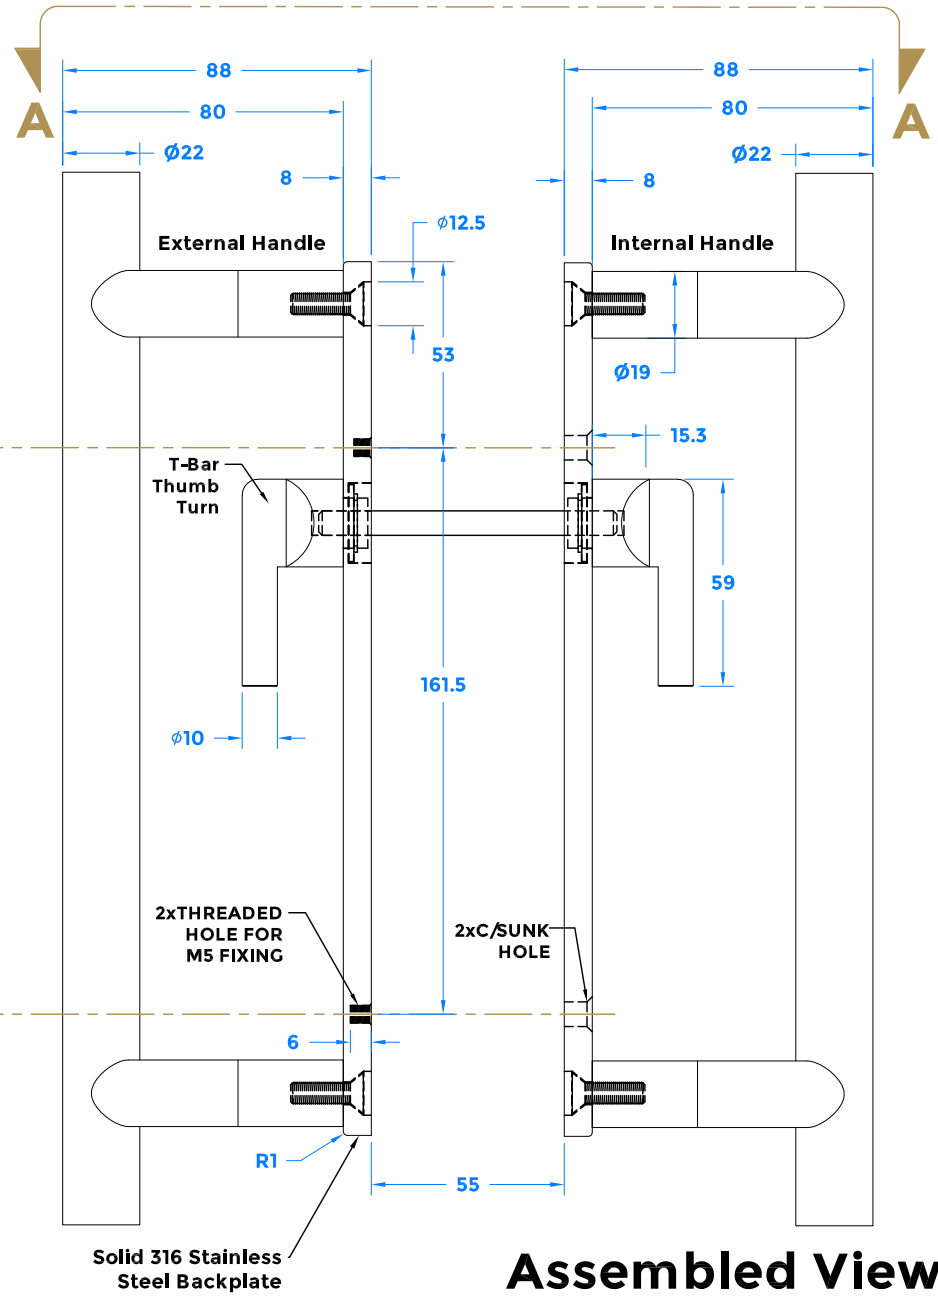

## External Handle

## Internal Handle

Additional Info: For Sobinco & Yale Type Locks

Date Drawn: 24/03/2022

Drawn By: Phillip Walklett

Part Number: KM920B

File Name: KM920B-SSS.dwg

Revision: A

Drawing Scale: Not to Scale

Sheet Number: 1 of 1