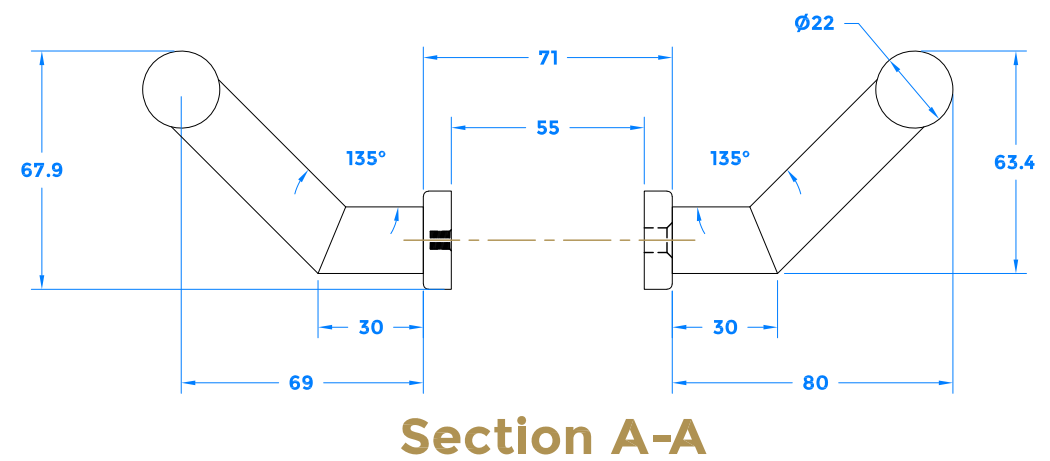

Fixings Supplied

coastal-group.com
Shaping the future.

COASTAL

Part Number / Drawing Title:
**KM920B
Locking Patio Door Handle Set**

Product Range:
Patio Door Handles

Material: 316 Stainless Steel

Additional Info: For Sobinco & Yale Type Locks

Date Drawn: 24/03/2022

Drawn By: Phillip Walklett

Part Number: KM920B

File Name: KM920B-SSS.dwg

Revision: A

Drawing Scale: Not to Scale

Sheet Number: 1 of 1

THIRD ANGLE PROJECTION

This drawing and specification are the property of Coastal Specialist Ironmongery Ltd, they are issued in strict confidence and shall not be reproduced, copied or used without written permission.
EAOE - All dimensions are specified in mm.