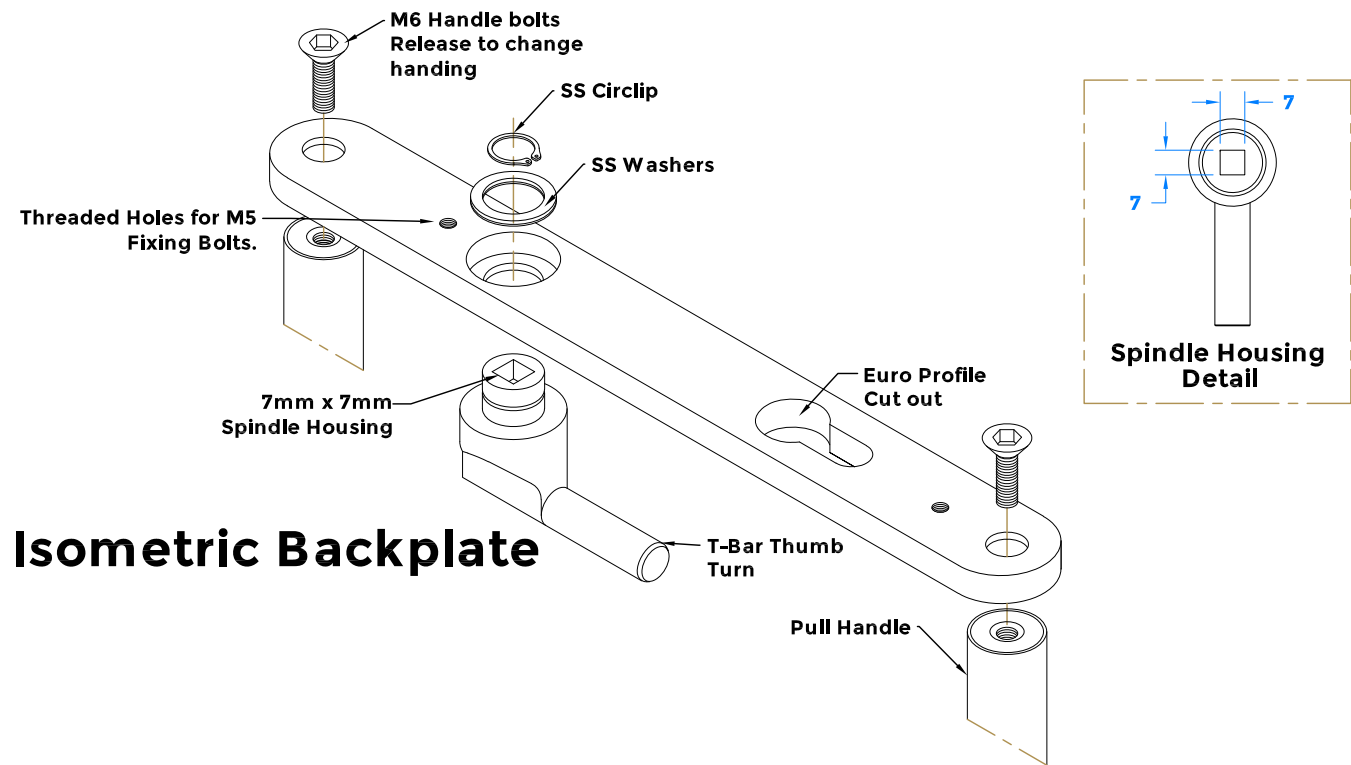

## External Handle

## Internal Handle

## Fixings Supplied

coastal-group.com  
Shaping the future.

**COASTAL**

Part Number / Drawing Title:  
**KM920B  
Locking Patio Door Handle Set**

Product Range:  
**Patio Door Handles**

Material: 316 Stainless Steel