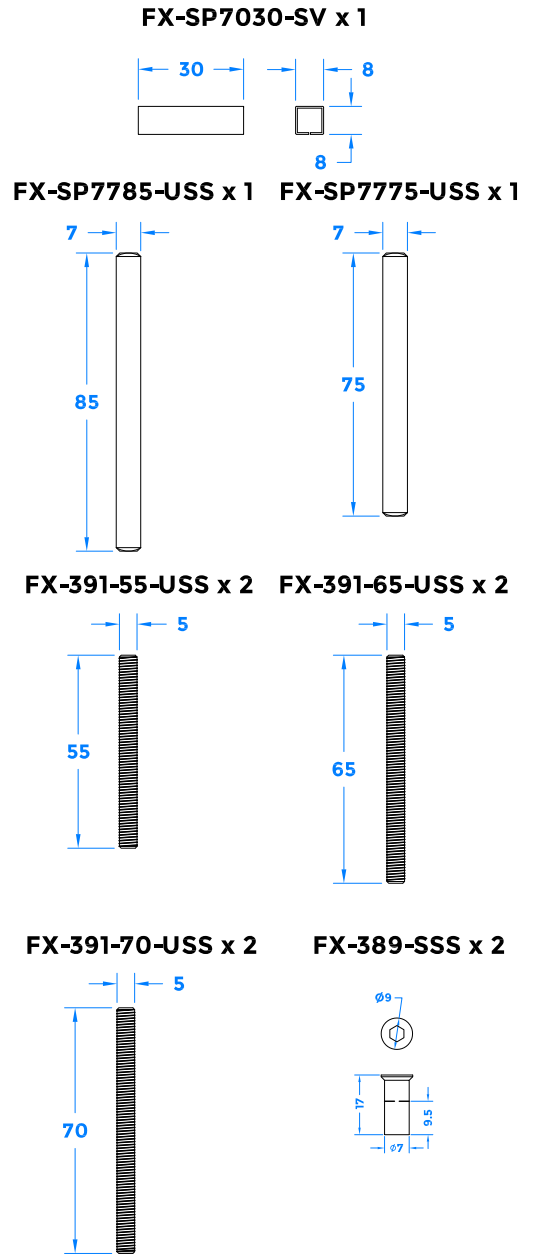

Fixings Supplied

coastal-group.com
Shaping the future.

COASTAL

Part Number / Drawing Title:
**KM920B
Locking Patio Door Handle Set**

Product Range:
Patio Door Handles

Material: 316 Stainless Steel

Additional Info: For Sobinco & Yale Type Locks

Date Drawn: 24/03/2022

Drawn By: Phillip Walklett

Part Number: KM920B

File Name: KM920B-SSS.dwg

Revision: A

Drawing Scale: Not to Scale

Sheet Number: 1 of 1

THIRD ANGLE PROJECTION

This drawing and specification are the property of Coastal Specialist Ironmongery Ltd, they are issued in strict confidence and shall not be reproduced, copied or used without written permission.
EAOE - All dimensions are specified in mm.