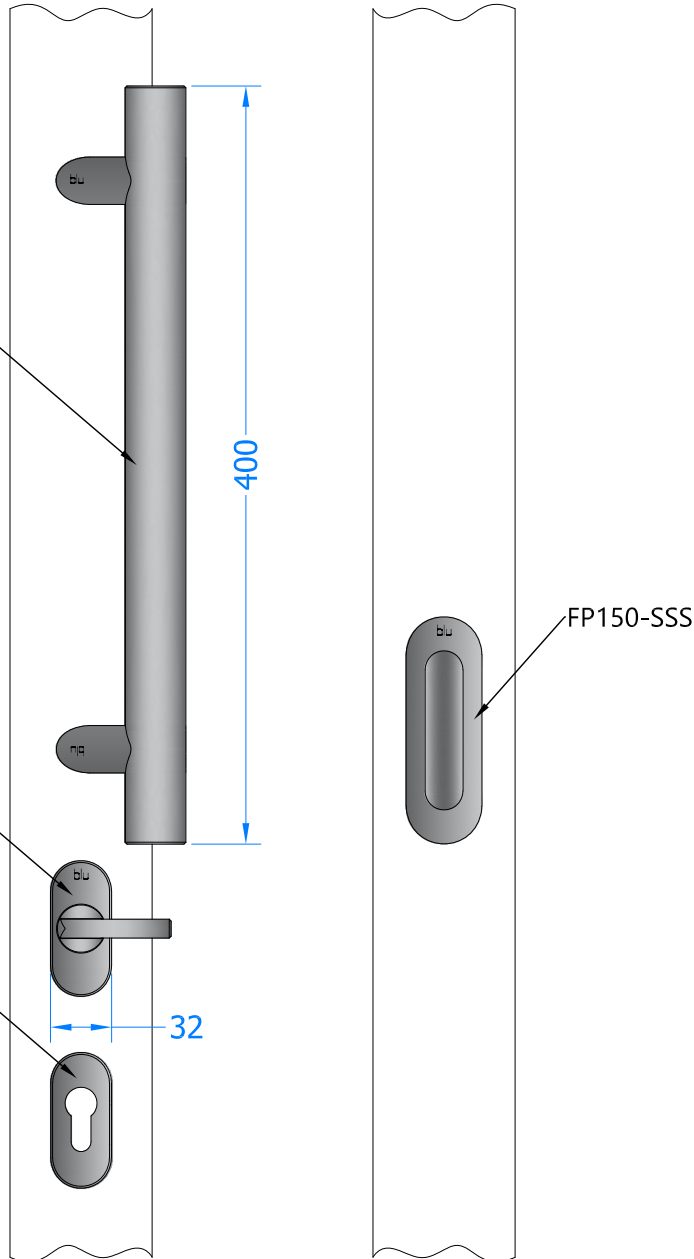

Revision History				
Revision	Description	DRFT	CHK	Date
A	Released	PW	BD	20/9/17
B	Changed KM045 to KM045B	PW	BD	14/01/21

### Outside View

### Inside View

**KM850-KIT-OR-400-LF-SSS**

**Inside View    Outside View**