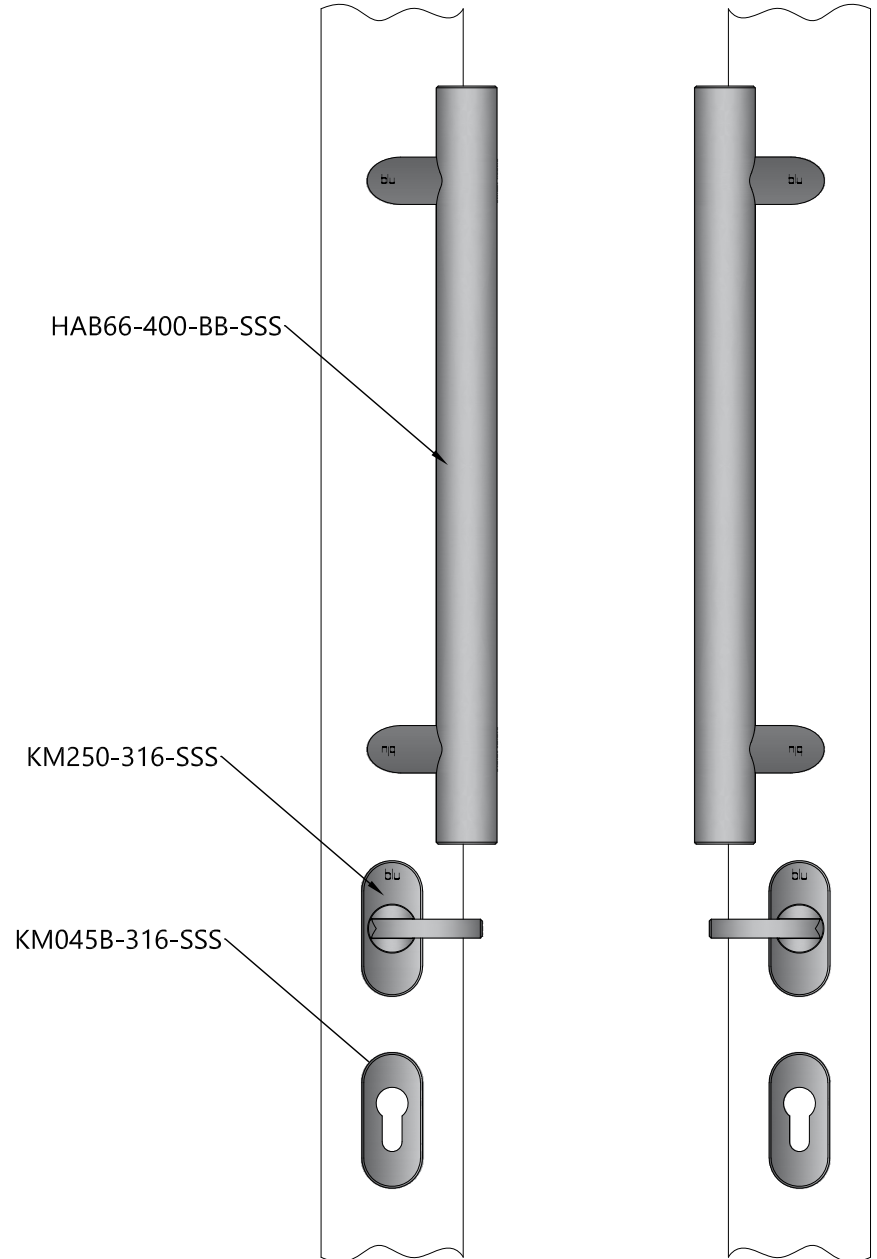

Inside View   Outside View

Oval Rose Back to Back Fix

blu Performance in Motion

Global House
Bojea Industrial Estate
Trethowel, St Austell
Cornwall, PL25 5RJ
t | 01726 871724
f | 01726 871731
sales@blu-performance.com
www.blu-performance.com

Drawing Reference:	
blu Performance	
Drawing Title:	
Patio Slide Handle Kits Oval Rose Options	
Product Range:	
Patio Slide Handles	
Additional Info:	
Designed for Aluminium Profiles Back to Back & Secret Fix	
Date Drawn:	14/01/2021
Drawn By:	Phil Walklett
Part Number:	N/A
File Name:	BP-PSHK.dwg
Revision:	B
Drawing Scale:	NONE
Sheet Number:	1 of 2

THIRD ANGLE PROJECTION

This drawing and specification are the property of blu Performance, they are issued in strict confidence and shall not be reproduced, copied or used without written permission.