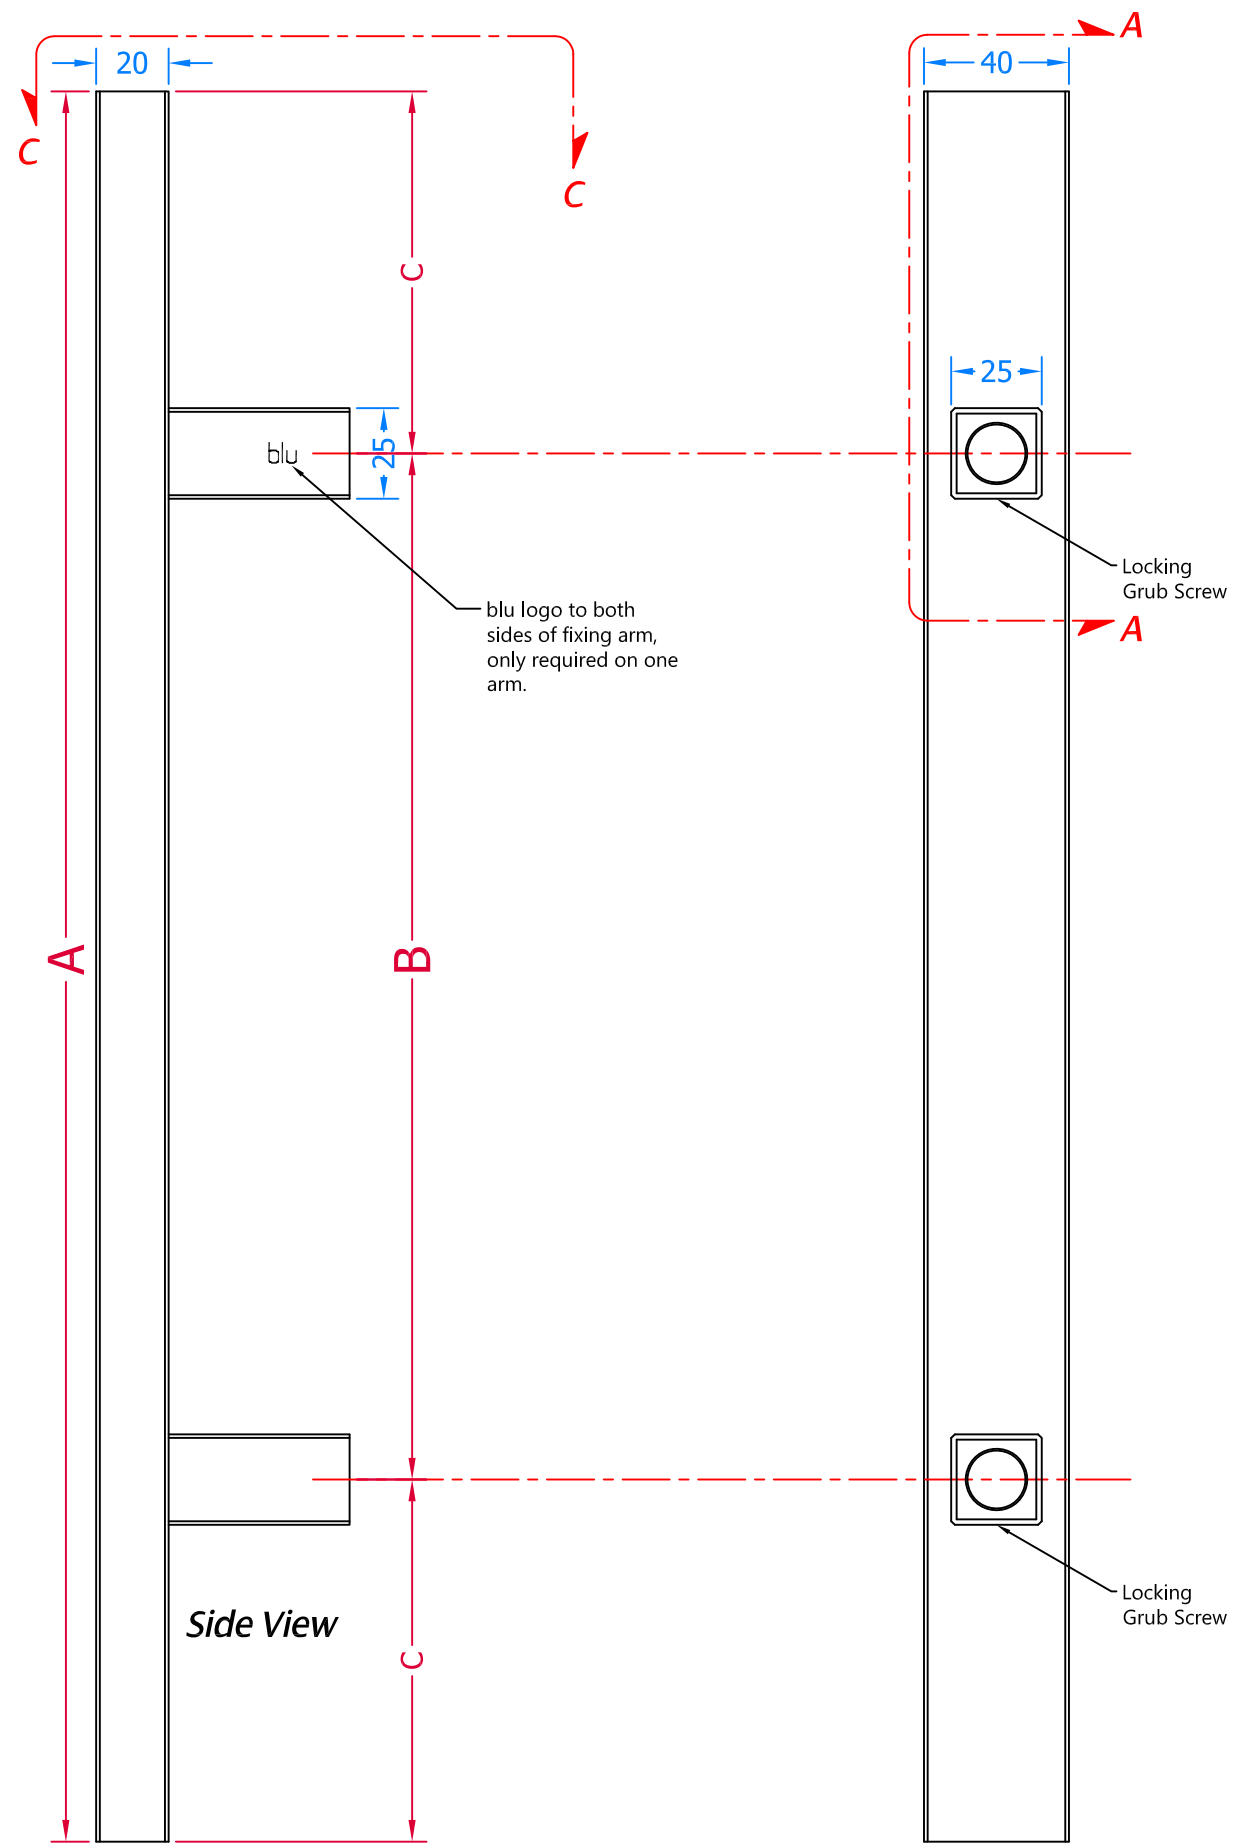

REVISION HISTORY

Revision	Description	DRFT	CHK	Date
A	Release	PW	BD	13/02/19

FX-10030-BLU Secret Fix for Aluminium Fixing Bolts

Part Number	Length (A)	Centre (B)	Centre (C)
HAB15-400-SA	400mm	300mm	50mm

blu Performance in Motion

Global House
Bojea Industrial Estate
Trehowel, St Austell
Cornwall, PL25 5RJ

t | 01726 871724
f | 01726 871731
sales@blu-performance.com
www.blu-performance.com

blu™ Performance

Drawing Title:
HAB15 - Inline Rectangular 'T' Bar Pull Handle - Secret Fixing Method

Product Range:
Stainless Steel Pull Handles

Additional Info: For Aluminium Doors

Date Drawn: 20/08/2019
Drawn By: Phil Walklett
Part Number: HAB15-{SIZE}-SA-SSS
File Name: BP-HAB15-SA-SSS.dwg
Revision: A
Drawing Scale: Not to Scale
Sheet Number: 1 of 1