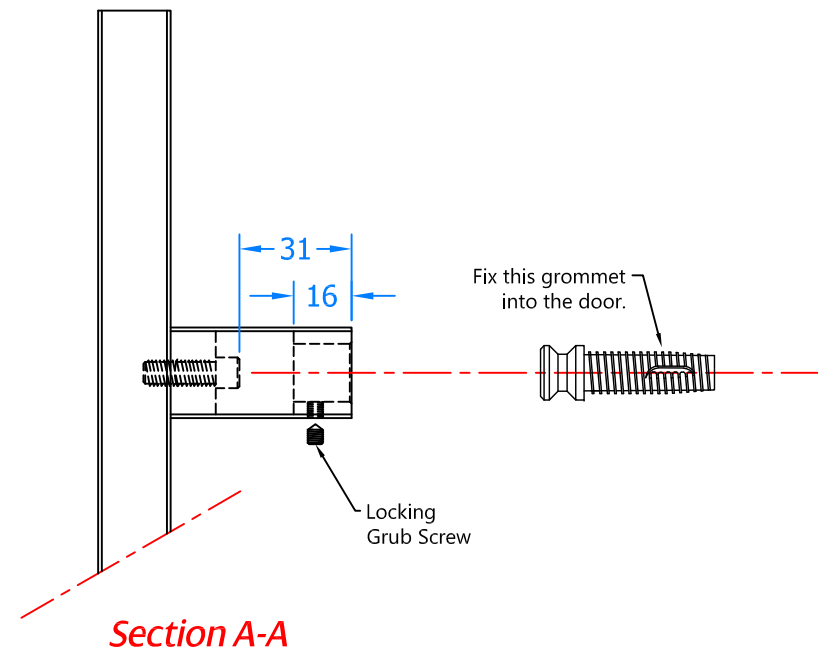

REVISION HISTORY

Revision	Description	DRFT	CHK	Date
A	Release	PW	BD	13/02/19

FX-10030-BLU Secret Fix for Aluminium Fixing Bolts

Part Number	Length (A)	Centre (B)	Centre (C)
HAB15-400-SA	400mm	300mm	50mm

blu Performance in Motion

Global House
Bojea Industrial Estate
Trehowel, St Austell
Cornwall, PL25 5RJ

t | 01726 871724
f | 01726 871731
sales@blu-performance.com
www.blu-performance.com

blu™ Performance

Drawing Title:
HAB15 - Inline Rectangular 'T' Bar Pull Handle - Secret Fixing Method

Product Range:
Stainless Steel Pull Handles

Additional Info: For Aluminium Doors

Date Drawn: 20/08/2019
Drawn By: Phil Walklett
Part Number: HAB15-{SIZE}-SA-SSS
File Name: BP-HAB15-SA-SSS.dwg
Revision: A
Drawing Scale: Not to Scale
Sheet Number: 1 of 1