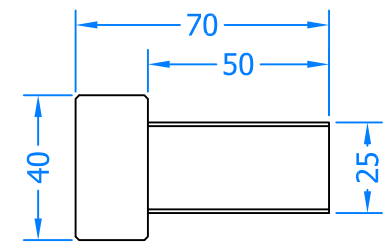

REVISION HISTORY

Revision	Description	DRFT	CHK	Date
A	Release	PW	BD	13/02/19

FX-10030-BLU Secret Fix for Aluminium Fixing Bolts

Part Number	Length (A)	Centre (B)	Centre (C)
HAB15-400-SA	400mm	300mm	50mm

blu Performance in Motion

Global House
Bojea Industrial Estate
Trehowel, St Austell
Cornwall, PL25 5RJ

t | 01726 871724
f | 01726 871731
sales@blu-performance.com
www.blu-performance.com

blu™ Performance

Drawing Title:
HAB15 - Inline Rectangular 'T' Bar Pull Handle - Secret Fixing Method

Product Range:
Stainless Steel Pull Handles

Additional Info: For Aluminium Doors

Date Drawn: 20/08/2019
Drawn By: Phil Walklett
Part Number: HAB15-{SIZE}-SA-SSS
File Name: BP-HAB15-SA-SSS.dwg
Revision: A
Drawing Scale: Not to Scale
Sheet Number: 1 of 1