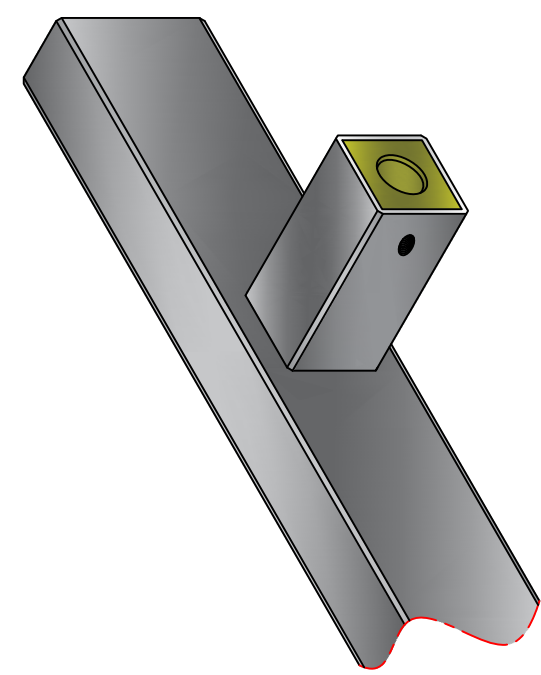

REVISION HISTORY

Revision	Description	DRFT	CHK	Date
A	Release	PW	BD	13/02/19

FX-10030-BLU Secret Fix for Aluminium Fixing Bolts

Part Number	Length (A)	Centre (B)	Centre (C)
HAB15-400-SA	400mm	300mm	50mm

blu Performance in Motion

Global House
Bojea Industrial Estate
Trehowel, St Austell
Cornwall, PL25 5RJ

t | 01726 871724
f | 01726 871731
sales@blu-performance.com
www.blu-performance.com

blu™ Performance

Drawing Title:
HAB15 - Inline Rectangular 'T' Bar Pull Handle - Secret Fixing Method

Product Range:
Stainless Steel Pull Handles

Additional Info: For Aluminium Doors

Date Drawn: 20/08/2019
Drawn By: Phil Walklett
Part Number: HAB15-{SIZE}-SA-SSS
File Name: BP-HAB15-SA-SSS.dwg
Revision: A
Drawing Scale: Not to Scale
Sheet Number: 1 of 1