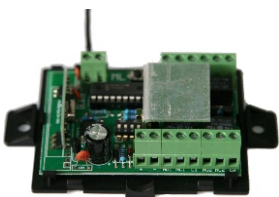

And here it is, this ADS range of components forms a complete set consisting of a power supply, wireless receiver and radio key fobs.

Easy to install with multiple output options!

Access Kit

This kit has been specifically put together to replace the discontinued Locca Access and Locca Multi access control key-fob systems.

It comprises of:

- 1 x ADS Wireless Receiver
- 1 x ADS Power Supply
- 2 x ADS Radio Key Fobs

An optional enclosure case is also available which neatly conceals the components and is ideal for installing the kit externally.

Optional Enclosure Box

ADS Wireless Receiver

This Product Is the ideal replacement for the discontinued Locca Access and Locca Multi Key Fob systems.

Easy to install, with 4 volt free relay outputs it can be used to operate almost any access control device.

ADS Power Supply

ADS 12V 2A DC Power Supply Unit.

Can be used to power any device which requires a 12V power supply.

Remote Key Fobs

ADS 1 Button RF Remote Key Fob
433.93 MHz Rolling Code for use with the ADS Wireless Receiver.